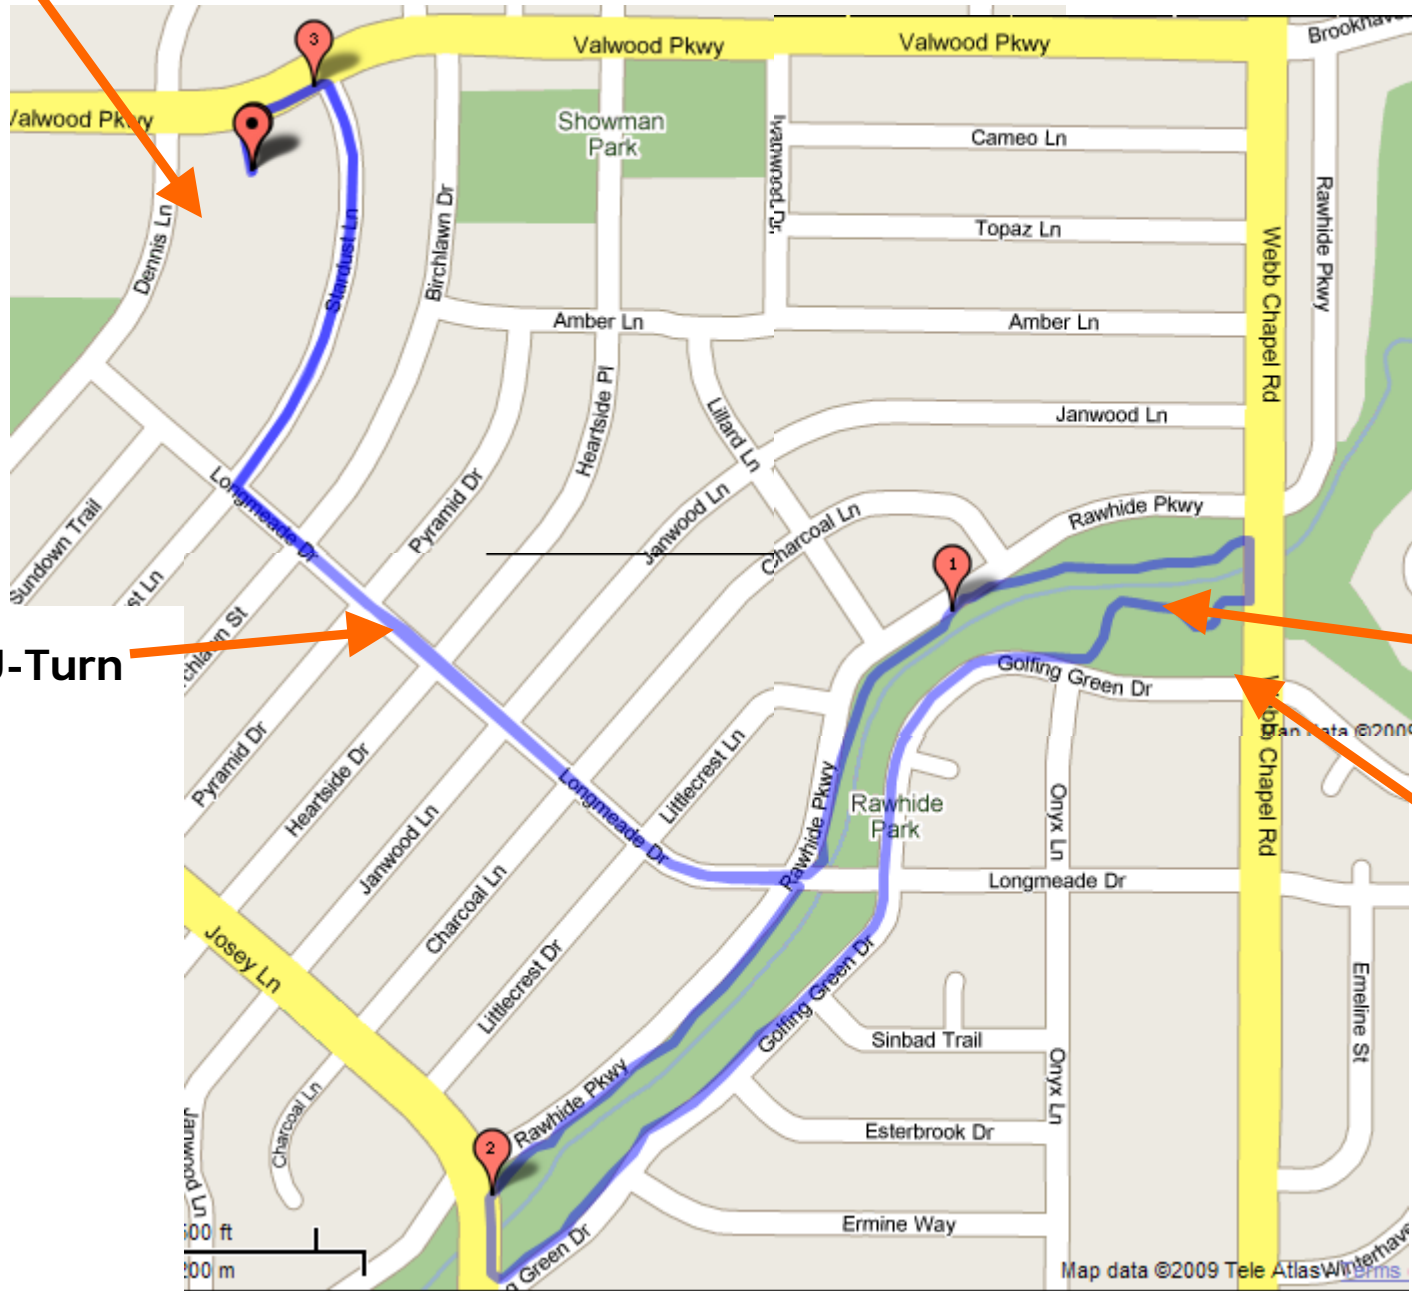

# Tour de Branch 5K, Mile & Kid's Sprint

**Mary Immaculate Church**  
2800 Valwood Pkwy, Farmers Branch, TX

**Mile U-Turn**

**Stay on sidewalk around lake**

**Farmers Branch Library**